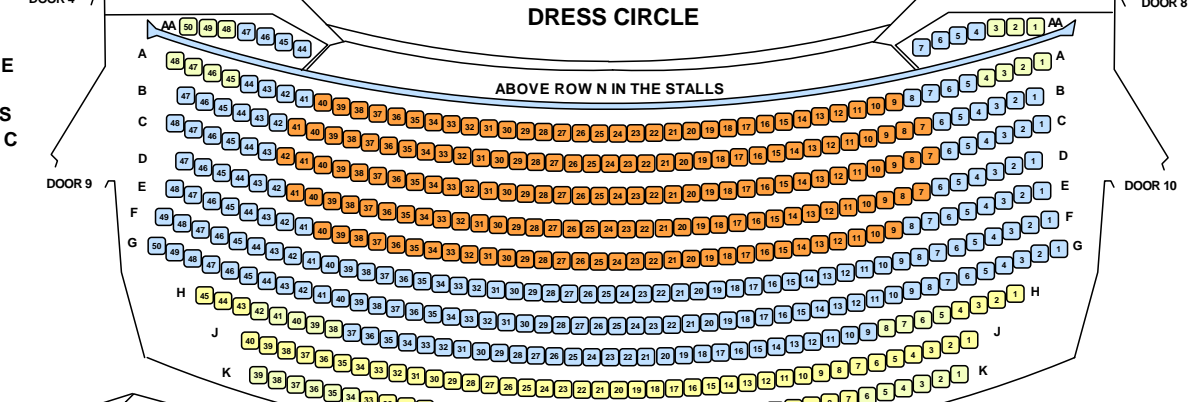

FESTIVAL THEATRE

Matilda
(All performances except
Wednesday Matinees)

KING WILLIAM STREET
ADELAIDE SA 5001

- PREMIUM
- A RESERVE
- B RESERVE
- C RESERVE (restricted view)

STALLS HAS STEPS
TO ALL ROWS
EXCEPT ROW T

MOBILITY IMPAIRED
PATRONS - ROW W
ACCESS THROUGH
DOOR 1A

DRESS CIRCLE
HAS STEPS
TO ALL ROWS
EXCEPT ROW C

GRAND CIRCLE
HAS STEEP STEPS
TO ALL ROWS
EXCEPT ROW A

STAGE STALLS

METRES FROM
STAGE

DOOR 3
10 STEPS
TO FOYER

DOOR 2
6 STEPS
TO FOYER

DOOR 1

DOOR 4

DOOR 4

DOOR 9

DOOR 9A

DOOR 11

DOOR 7
10 STEPS
TO FOYER

DOOR 6
6 STEPS
TO FOYER

DOOR 5

DOOR 8

DOOR 8

DOOR 10

DOOR 10A

DOOR 12

BOX 1

BOX 2

BOX 3

BOX 4

BOX 5

BOX 6

BOX 7

BOX 8

BOX 9

BOX 10

BOX 11

BOX 12

STEEP STEPS

STEEP STEPS

RAMP UP

WHEELCHAIR
ACCESS TO
ROW W - DOOR 1A

DRESS CIRCLE

ABOVE ROW N IN THE STALLS

GRAND CIRCLE

ABOVE ROW B IN THE DRESS CIRCLE