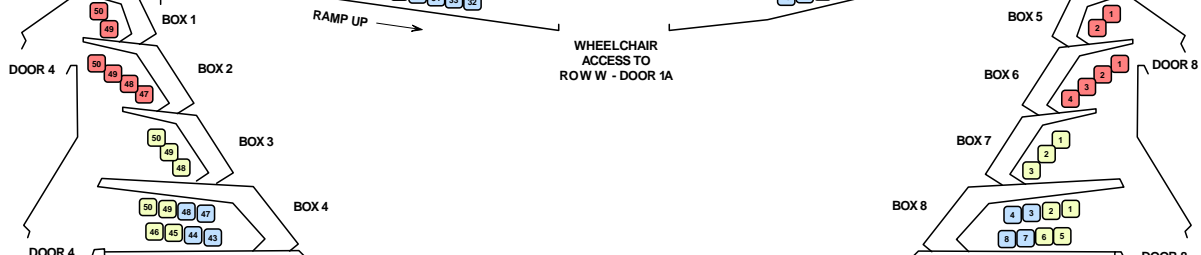

FESTIVAL THEATRE

Matilda
(All performances except
Wednesday Matinees)

KING WILLIAM STREET
ADELAIDE SA 5001

- PREMIUM
- A RESERVE
- B RESERVE
- C RESERVE (restricted view)

STALLS HAS STEPS
TO ALL ROWS
EXCEPT ROW T

MOBILITY IMPAIRED
PATRONS - ROW W
ACCESS THROUGH
DOOR 1A

DRESS CIRCLE
HAS STEPS
TO ALL ROWS
EXCEPT ROW C

GRAND CIRCLE
HAS STEEP STEPS
TO ALL ROWS
EXCEPT ROW A

STAGE STALLS

METRES FROM
STAGE

DOOR 3
10 STEPS
TO FOYER

DOOR 2
6 STEPS
TO FOYER

DOOR 1

DOOR 4

DOOR 4

DOOR 9

DOOR 9A

DOOR 11

DOOR 7
10 STEPS
TO FOYER

DOOR 6
6 STEPS
TO FOYER

DOOR 5

DOOR 8

DOOR 8

DOOR 10

DOOR 10A

DOOR 12

BOX 1

BOX 2

BOX 3

BOX 4

BOX 5

BOX 6

BOX 7

BOX 8

BOX 9

BOX 10

BOX 11

BOX 12

STEEP STEPS

STEEP STEPS

RAMP UP

WHEELCHAIR
ACCESS TO
ROW W - DOOR 1A

DRESS CIRCLE

ABOVE ROW N IN THE STALLS

GRAND CIRCLE

ABOVE ROW B IN THE DRESS CIRCLE