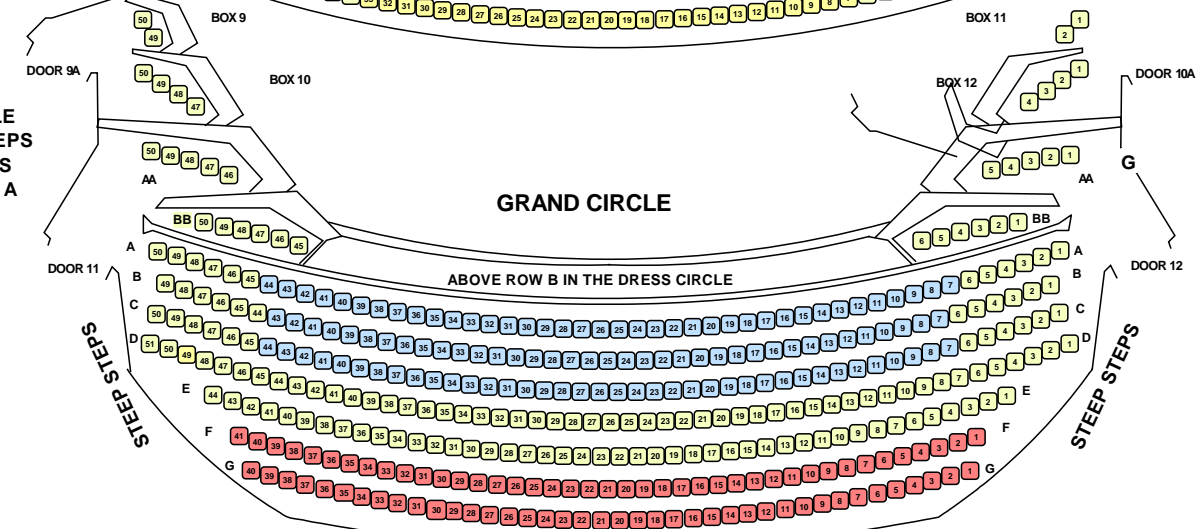

FESTIVAL THEATRE

Matilda
(All performances except
Wednesday Matinees)

KING WILLIAM STREET
ADELAIDE SA 5001

- PREMIUM
- A RESERVE
- B RESERVE
- C RESERVE (restricted view)

STALLS HAS STEPS
TO ALL ROWS
EXCEPT ROW T

MOBILITY IMPAIRED
PATRONS - ROW W
ACCESS THROUGH
DOOR 1A

DRESS CIRCLE
HAS STEPS
TO ALL ROWS
EXCEPT ROW C

GRAND CIRCLE
HAS STEEP STEPS
TO ALL ROWS
EXCEPT ROW A

STAGE STALLS

METRES FROM
STAGE

DOOR 3
10 STEPS
TO FOYER

DOOR 2
6 STEPS
TO FOYER

DOOR 1

DOOR 4

DOOR 4

DOOR 9

DOOR 9A

DOOR 11

DOOR 7
10 STEPS
TO FOYER

DOOR 6
6 STEPS
TO FOYER

DOOR 5

DOOR 8

DOOR 8

DOOR 10

DOOR 10A

DOOR 12

BOX 1

BOX 2

BOX 3

BOX 4

BOX 5

BOX 6

BOX 7

BOX 8

BOX 9

BOX 10

BOX 11

BOX 12

STEEP STEPS

STEEP STEPS

RAMP UP

WHEELCHAIR
ACCESS TO
ROW W - DOOR 1A

DRESS CIRCLE

ABOVE ROW N IN THE STALLS

GRAND CIRCLE

ABOVE ROW B IN THE DRESS CIRCLE