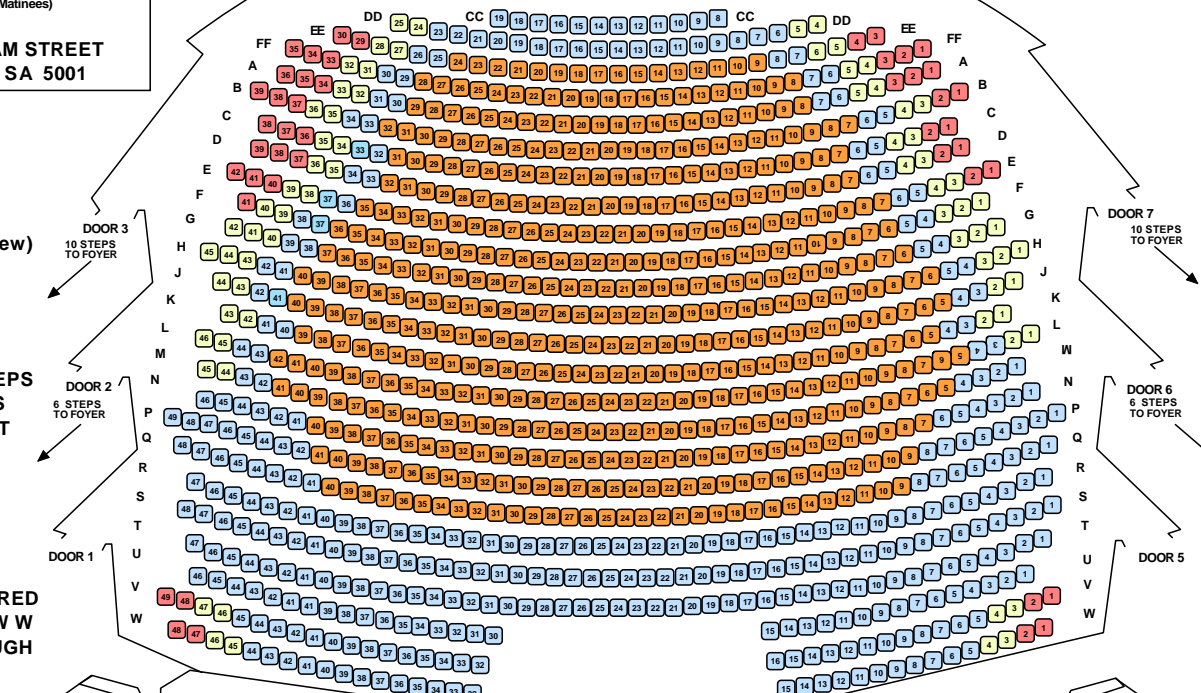

FESTIVAL THEATRE

Matilda
(All performances except
Wednesday Matinees)

KING WILLIAM STREET
ADELAIDE SA 5001

- PREMIUM
- A RESERVE
- B RESERVE
- C RESERVE (restricted view)

STALLS HAS STEPS
TO ALL ROWS
EXCEPT ROW T

MOBILITY IMPAIRED
PATRONS - ROW W
ACCESS THROUGH
DOOR 1A

DRESS CIRCLE
HAS STEPS
TO ALL ROWS
EXCEPT ROW C

GRAND CIRCLE
HAS STEEP STEPS
TO ALL ROWS
EXCEPT ROW A

STAGE STALLS

METRES FROM
STAGE

DOOR 3
10 STEPS
TO FOYER

DOOR 2
6 STEPS
TO FOYER

DOOR 1

DOOR 4

DOOR 4

DOOR 9

DOOR 9A

DOOR 11

DOOR 7
10 STEPS
TO FOYER

DOOR 6
6 STEPS
TO FOYER

DOOR 5

DOOR 8

DOOR 8

DOOR 10

DOOR 10A

DOOR 12

BOX 1

BOX 2

BOX 3

BOX 4

BOX 5

BOX 6

BOX 7

BOX 8

BOX 9

BOX 10

BOX 11

BOX 12

STEEP STEPS

STEEP STEPS

RAMP UP

WHEELCHAIR
ACCESS TO
ROW W - DOOR 1A

DRESS CIRCLE

ABOVE ROW N IN THE STALLS

GRAND CIRCLE

ABOVE ROW B IN THE DRESS CIRCLE