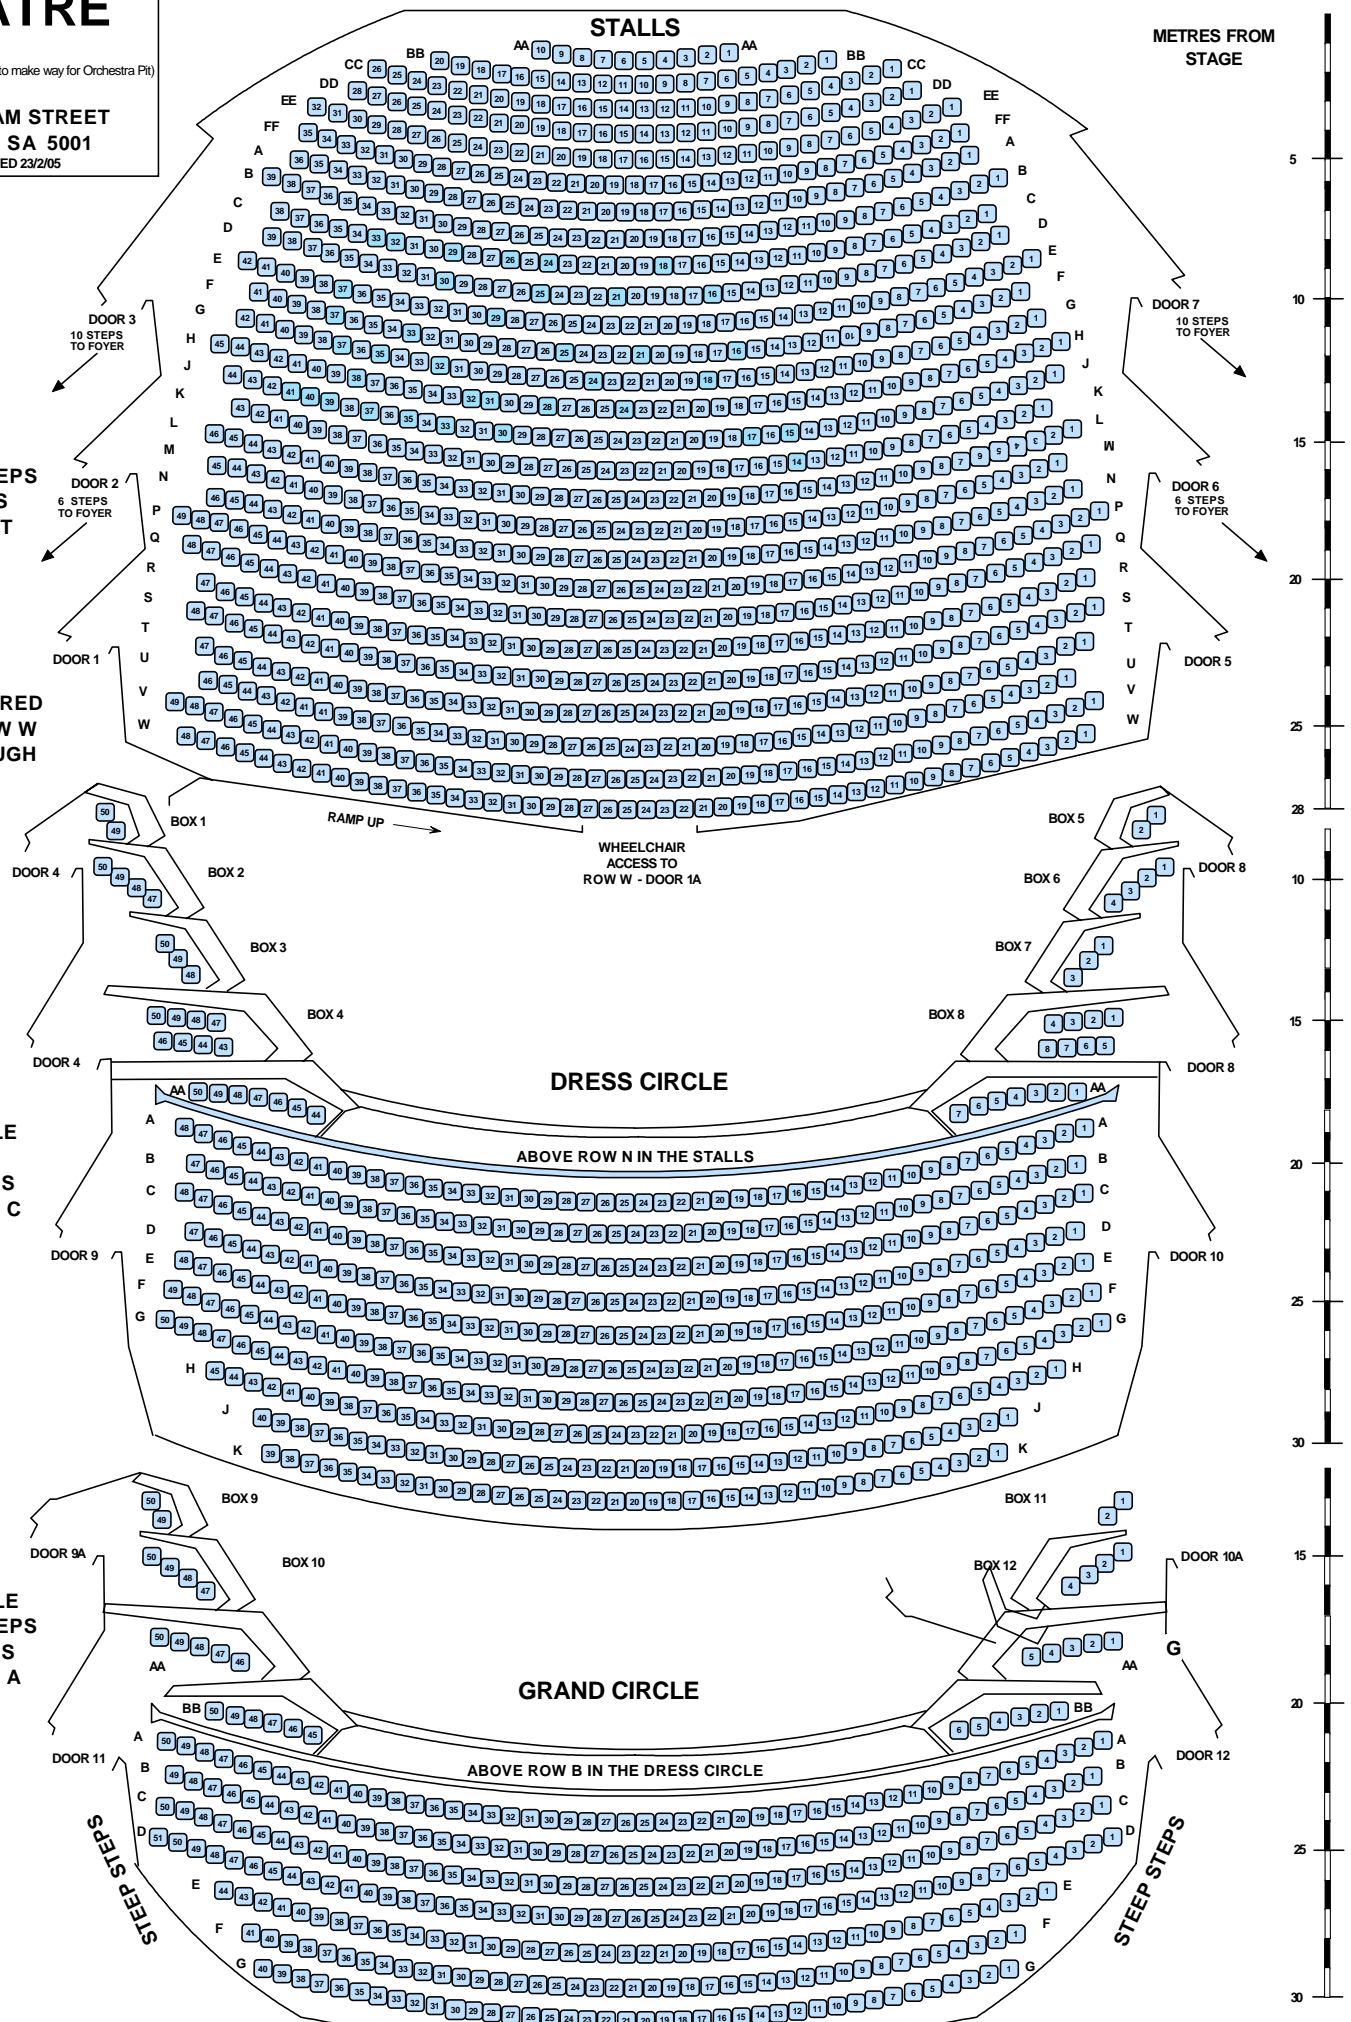

FESTIVAL THEATRE

(Row AA - FF may be removed to make way for Orchestra Pit)

**KING WILLIAM STREET
ADELAIDE SA 5001**
LAST UPDATED 23/2/05

STAGE

STALLS

METRES FROM STAGE

STALLS HAS STEPS TO ALL ROWS EXCEPT ROW T

MOBILITY IMPAIRED PATRONS - ROW W ACCESS THROUGH DOOR 1A

DRESS CIRCLE HAS STEPS TO ALL ROWS EXCEPT ROW C

GRAND CIRCLE HAS STEEP STEPS TO ALL ROWS EXCEPT ROW A

DOOR 3
10 STEPS TO FOYER

DOOR 2
6 STEPS TO FOYER

DOOR 1

DOOR 4

DOOR 9

DOOR 11

DOOR 7
10 STEPS TO FOYER

DOOR 6
6 STEPS TO FOYER

DOOR 5

DOOR 8

ABOVE ROW N IN THE STALLS

GRAND CIRCLE

ABOVE ROW B IN THE DRESS CIRCLE

5

10

15

20

25